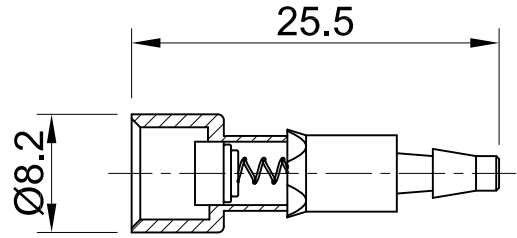

B

B

C

C

D

D

Tube fitting insert with shutoff for tubing size ID 3 mm

 InKonn (Suzhou) Electric Technology Co.,Ltd.	All Dimensions in mm Original Size DIN A4	Date 2022-5-5	Drawing No. TC4538185	Rev. A00	Scale 2:1
	Part No. 10 38 000 7231	Created by Shuxu Huang	Checked by Yiyi Luo	Page 1/1	Type Name CPS-3-F/P